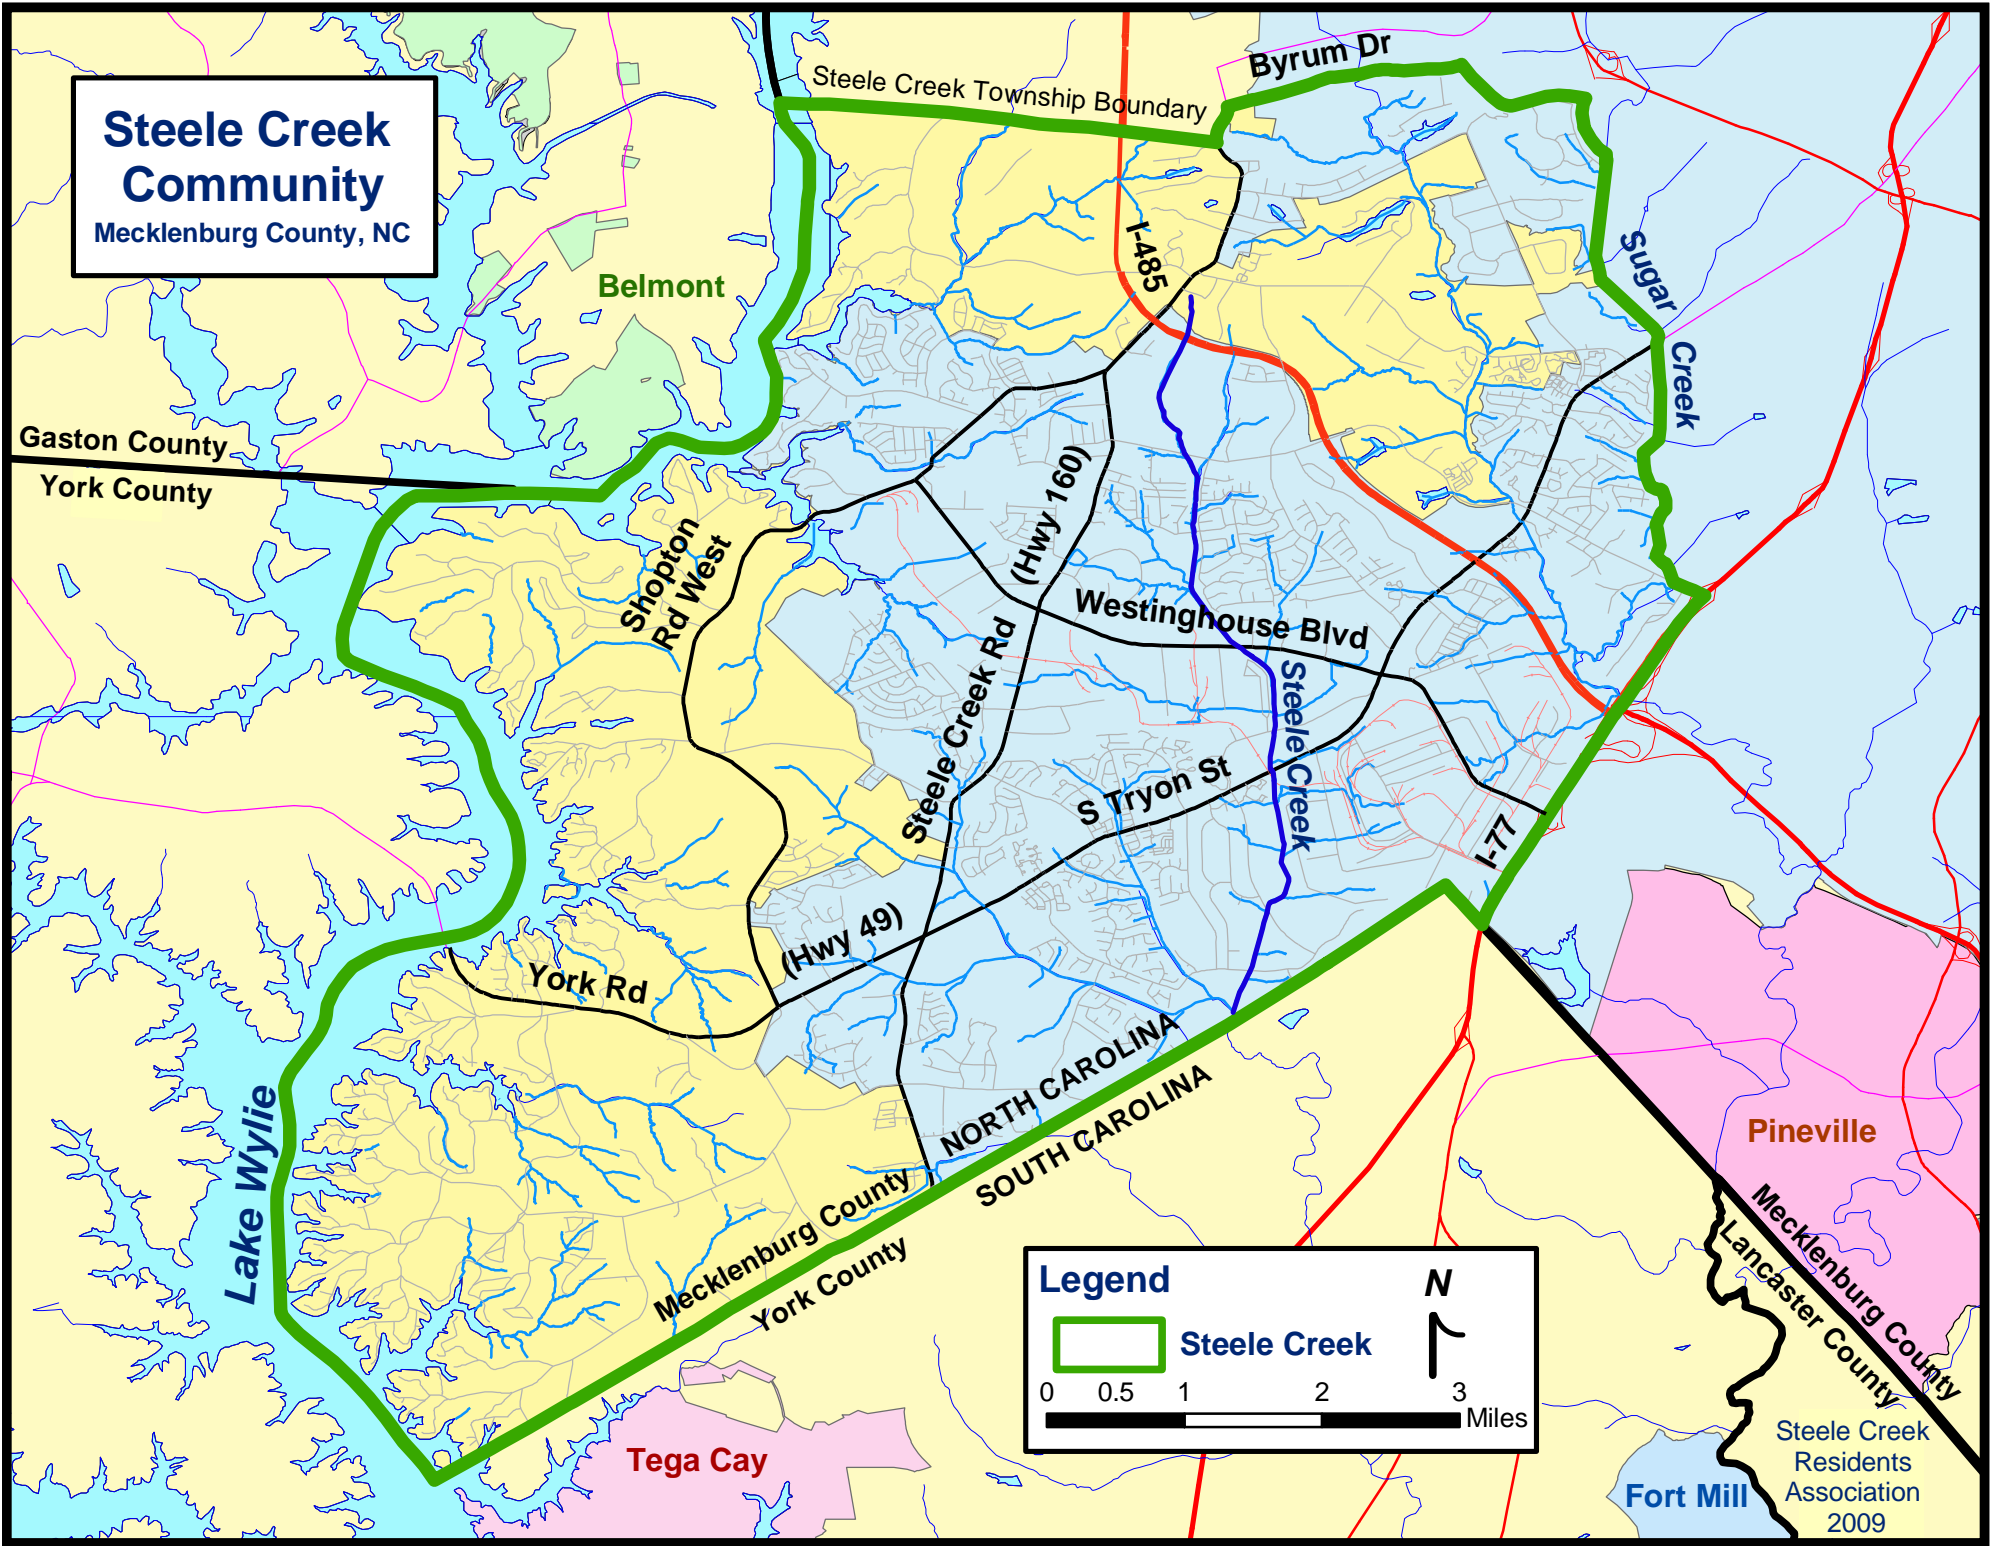

Steele Creek Community

Mecklenburg County, NC

Legend

-  Steele Creek

0 0.5 1 2 3 Miles

N

Steele Creek Residents Association
2009