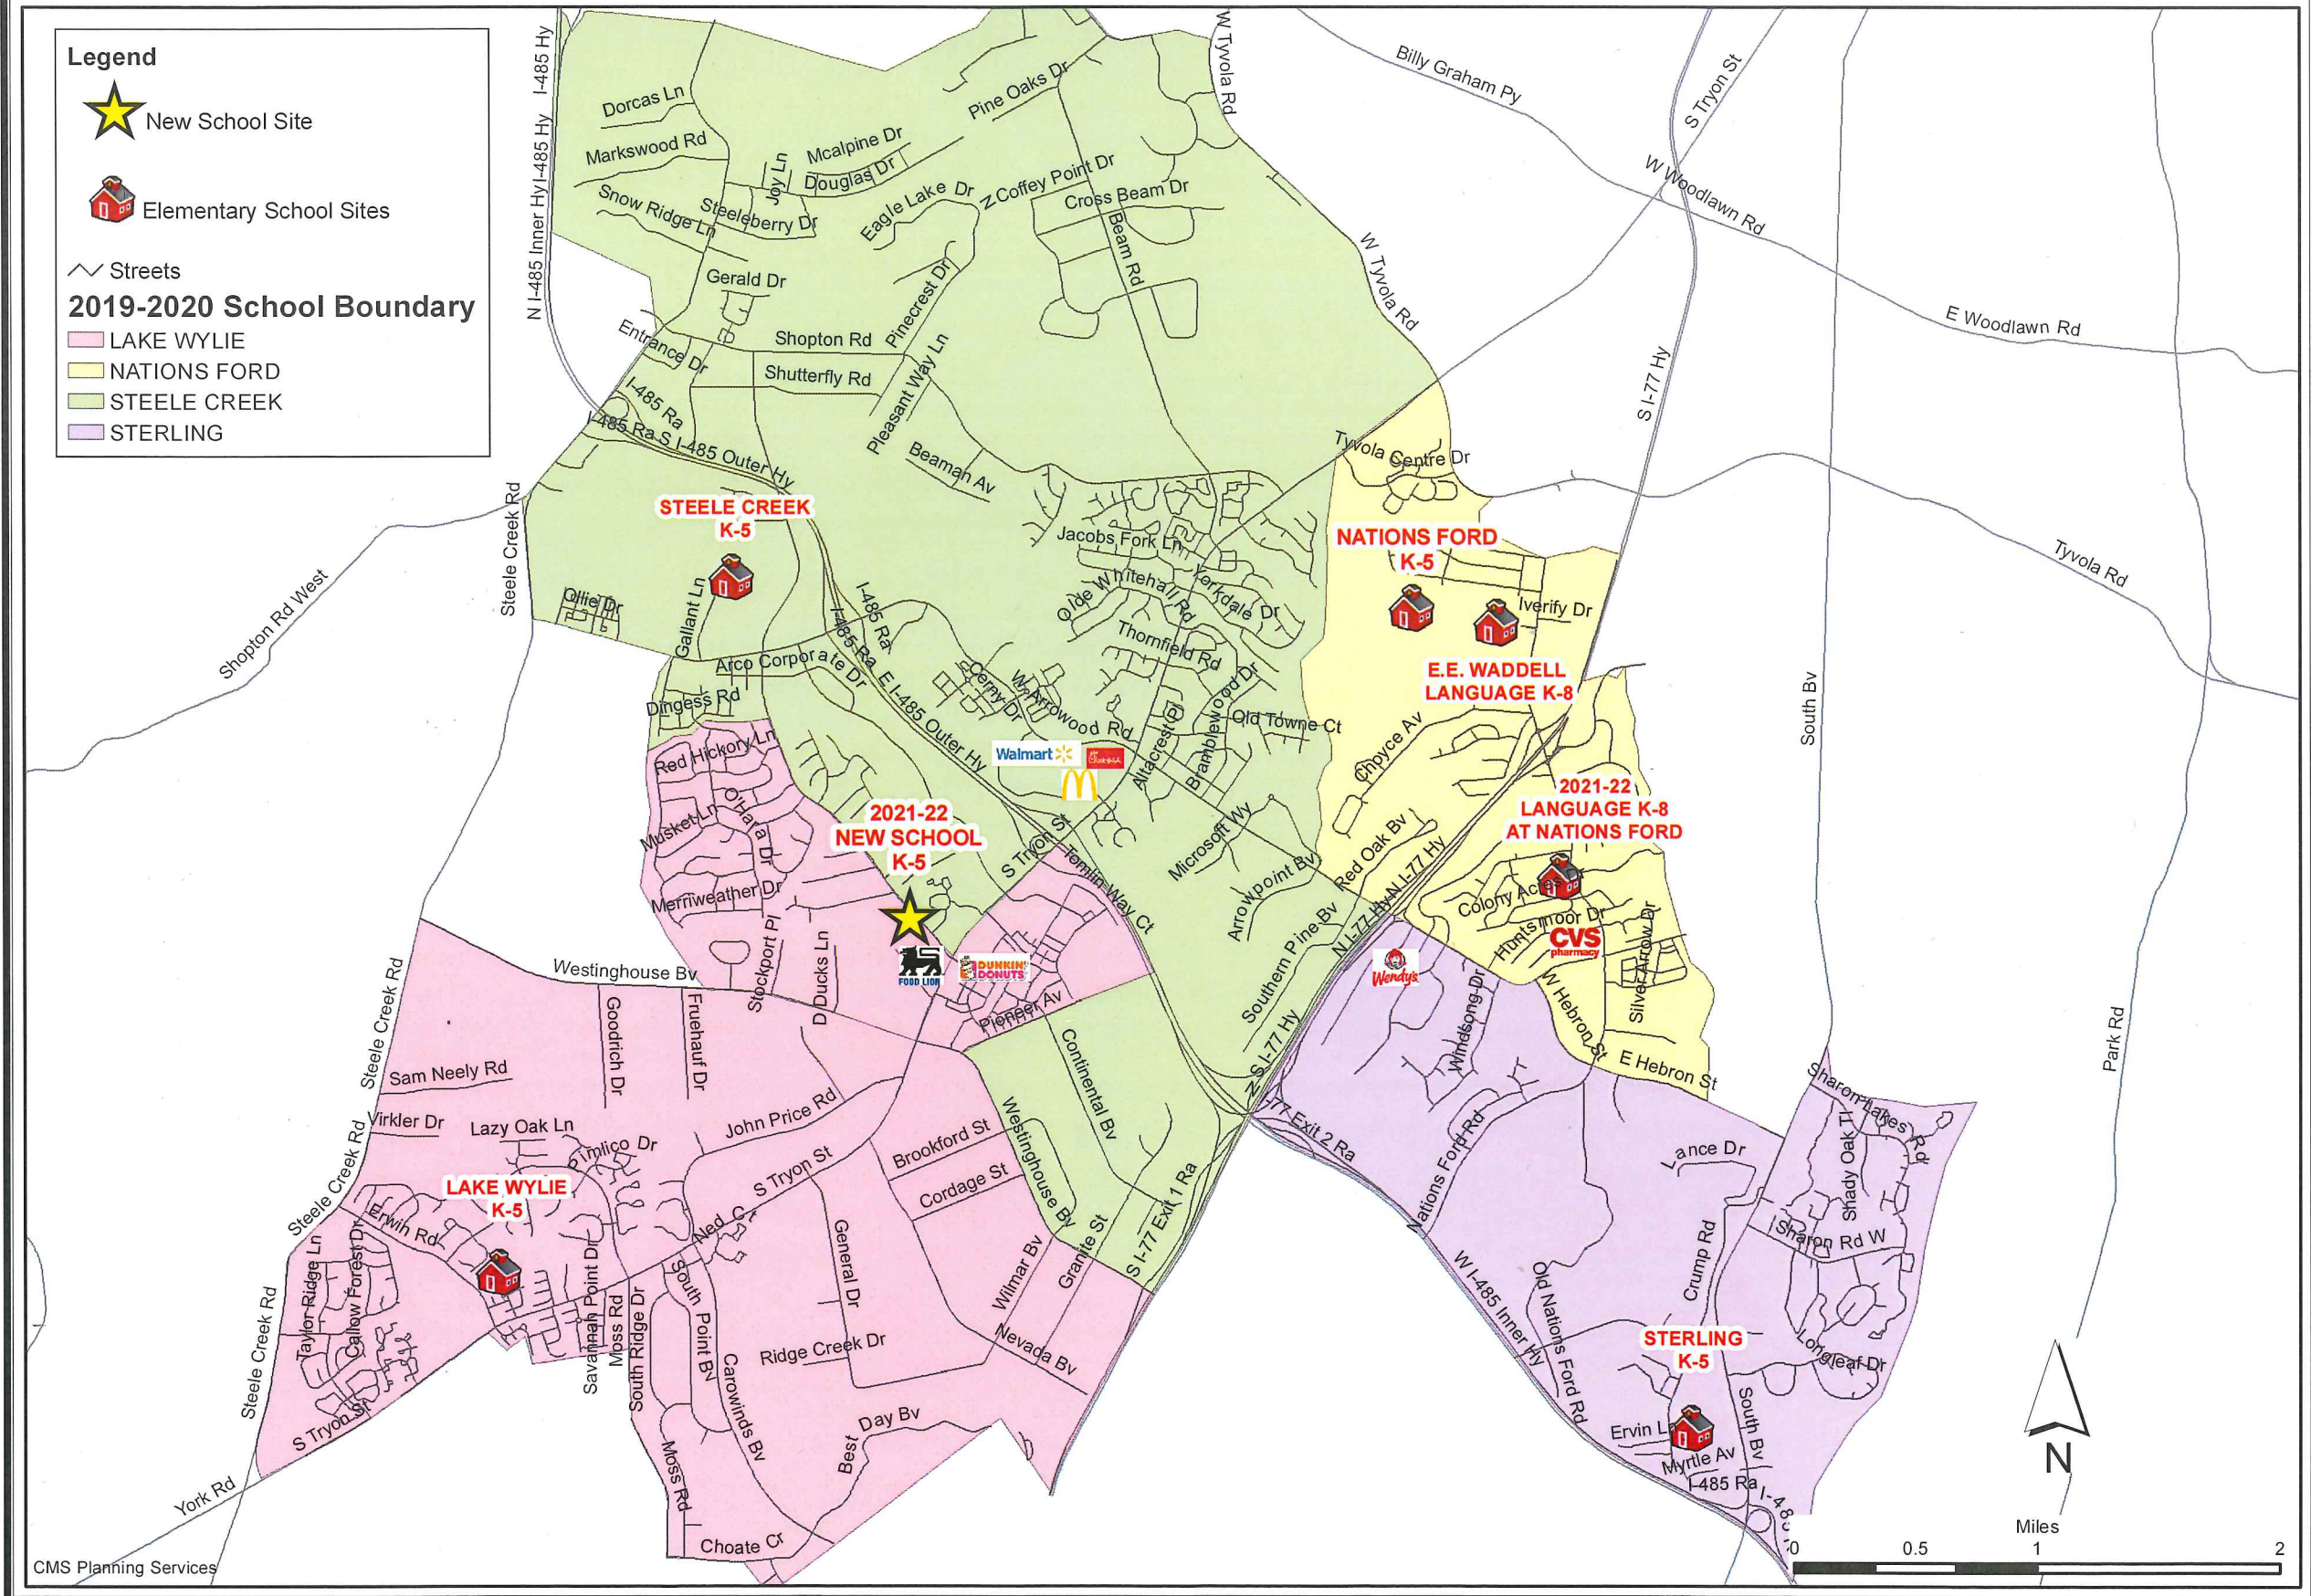

# Southwest Area Relief - Current Boundaries

**Legend**

-  New School Site
-  Elementary School Sites

 Streets

**2019-2020 School Boundary**

-  LAKE WYLIE
-  NATIONS FORD
-  STEELE CREEK
-  STERLING

Miles